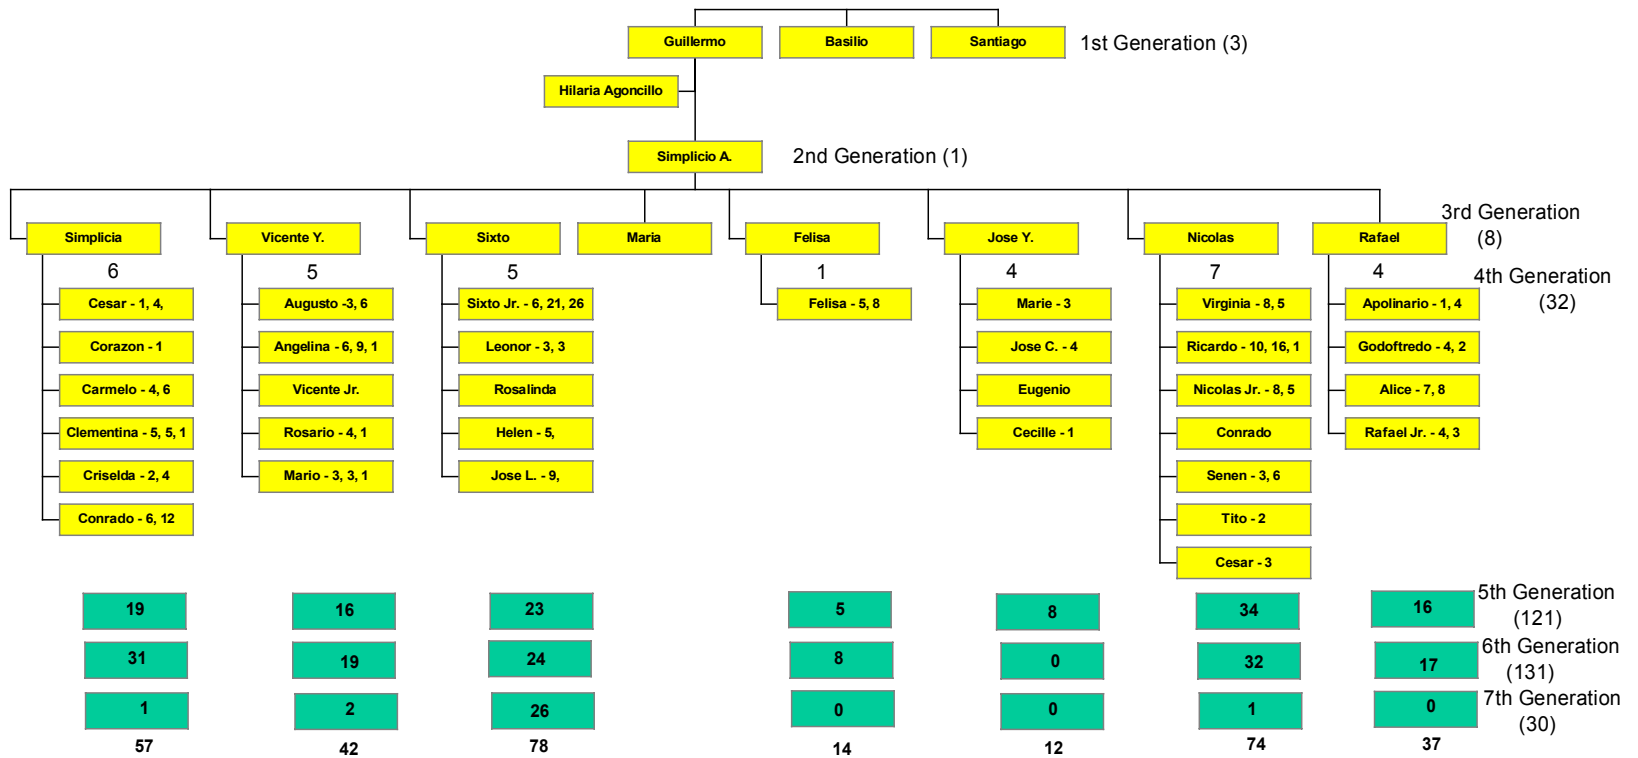

Bauan Orosa Census

GRAND TOTAL - 322 (definitely incomplete)

The numbers following the names in the yellow boxes indicate the children, grandchildren and great grandchildren of the individual.  
 The numbers in the green boxes are totals for the generation for each particular Orosa sibling.